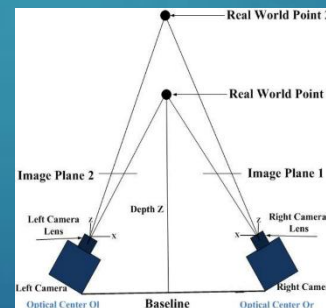

► Insérer la vidéo

<https://dji-official-fe.djicdn.com/reactor/assets/_next/static/videos/d2756ce3-23e9-4087-9eb7-f35fe9c84def.webm>