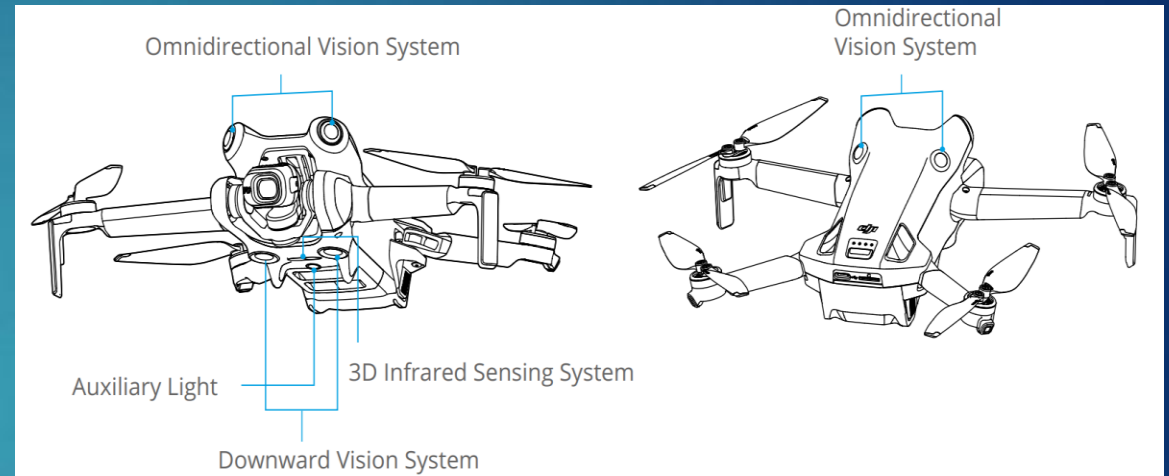

7. Obstacle avoidance