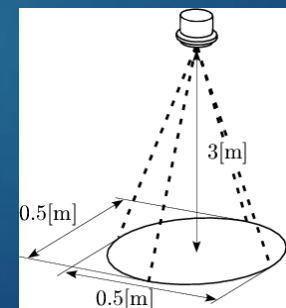

► Insérer la vidéo

<https://dji-official-fe.djicdn.com/reactor/assets/_next/static/videos/d2756ce3-23e9-4087-9eb7-f35fe9c84def.webm>