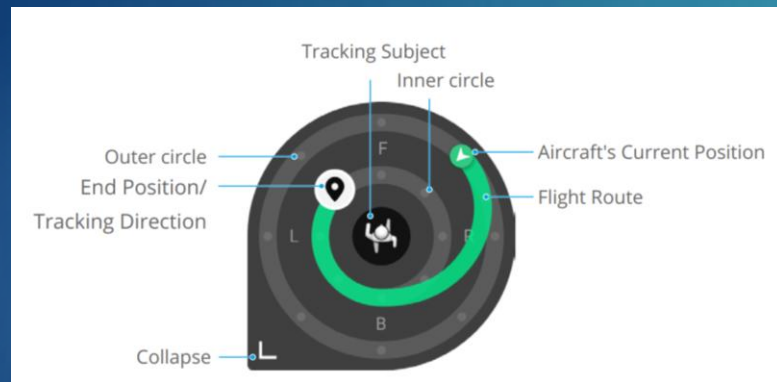

1. Parts

2. Specifications

- ▶ Takeoff Weight < 249 g
- ▶ Dimensions 298 x 373 x 100 mm
- ▶ Maximum Horizontal Speed 16 m/s
- ▶ Maximum Vertical Speed 5 m/s
- ▶ Maximum Takeoff Altitude 4000m
- ▶ Maximum Flight Distance 18 km
- ▶ Maximum Flight Time 34 minutes

3. Remote Control

4. Controlling the aircraft manually

Mode 2

Left Stick

Right Stick

5. Controlling the aircraft automatically

Point of Interest

► Insérer les vidéos: