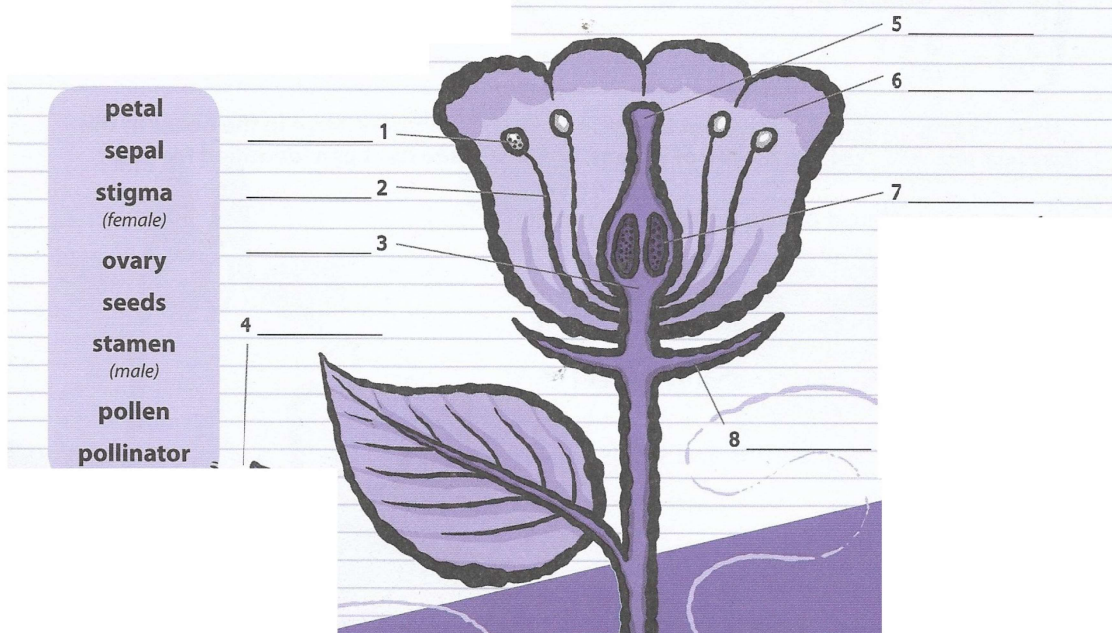

Surname :	First name :	Class :	
Theme 1 : the living and its diversity Chapter 4 :life cycles of living things		skill 61 : science and health	
		 Muggle	 Apprentice
		 Wizard	 Albus's assistant

Professor Pomona Sprout in botannic asks you to fill in this drawing

Hagrid asks you to fill in this document

 housefly
  spider
  millipede
  snail
  slug

Does it have legs?

Yes / No

Does it have 6 legs? / Does it have a shell?

Yes / No / Yes / No

Does it have 8 legs?

Yes / No

Does it have more than 20 legs?

Yes